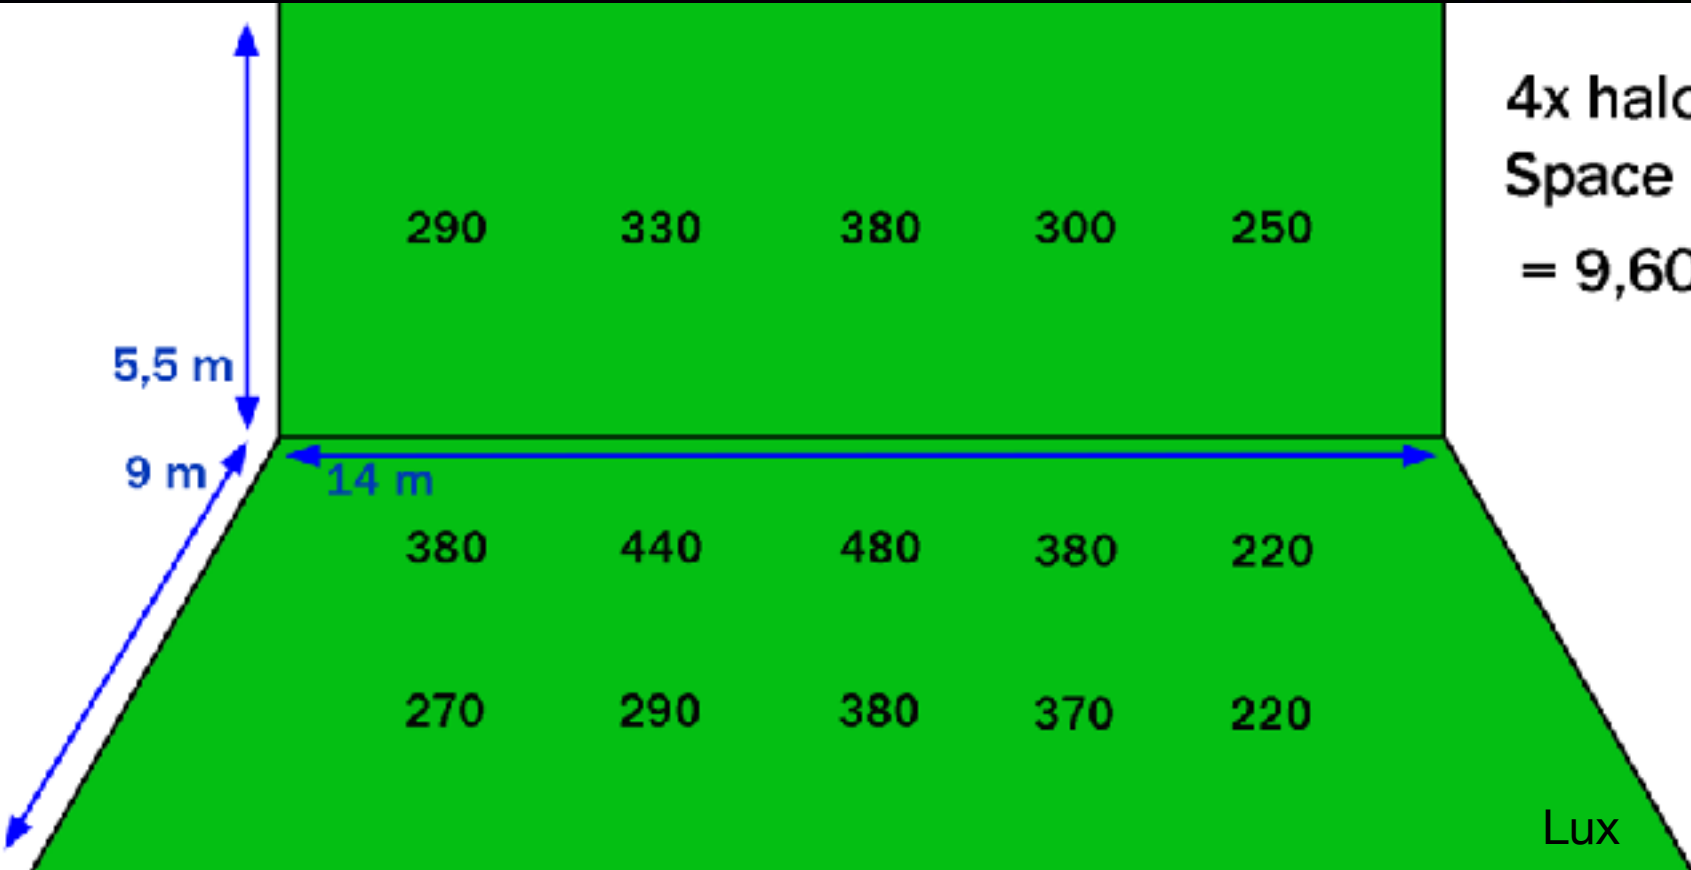

LEDRAMA vs. Conventional Lighting

4x halogen
Space Lights
= 9,600 W