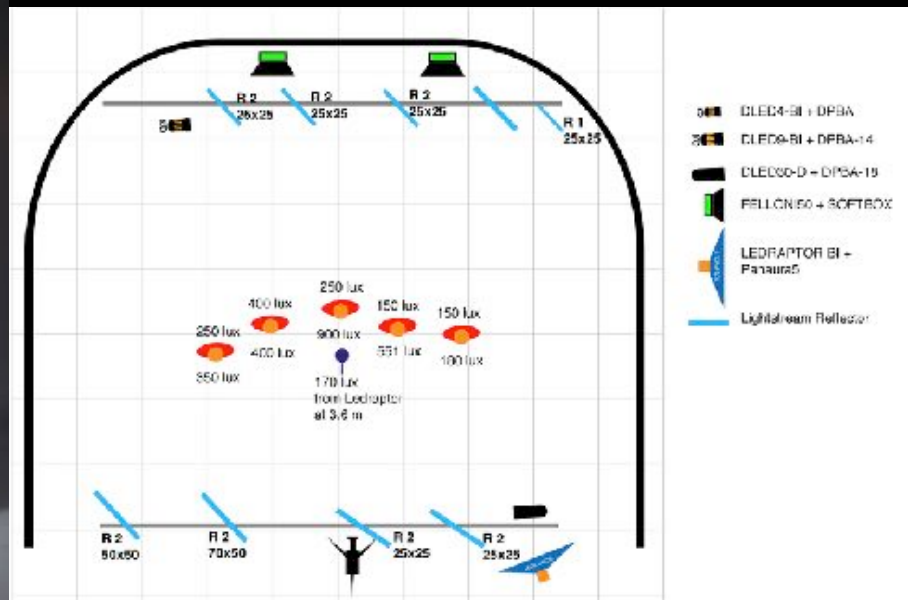

Lightstream