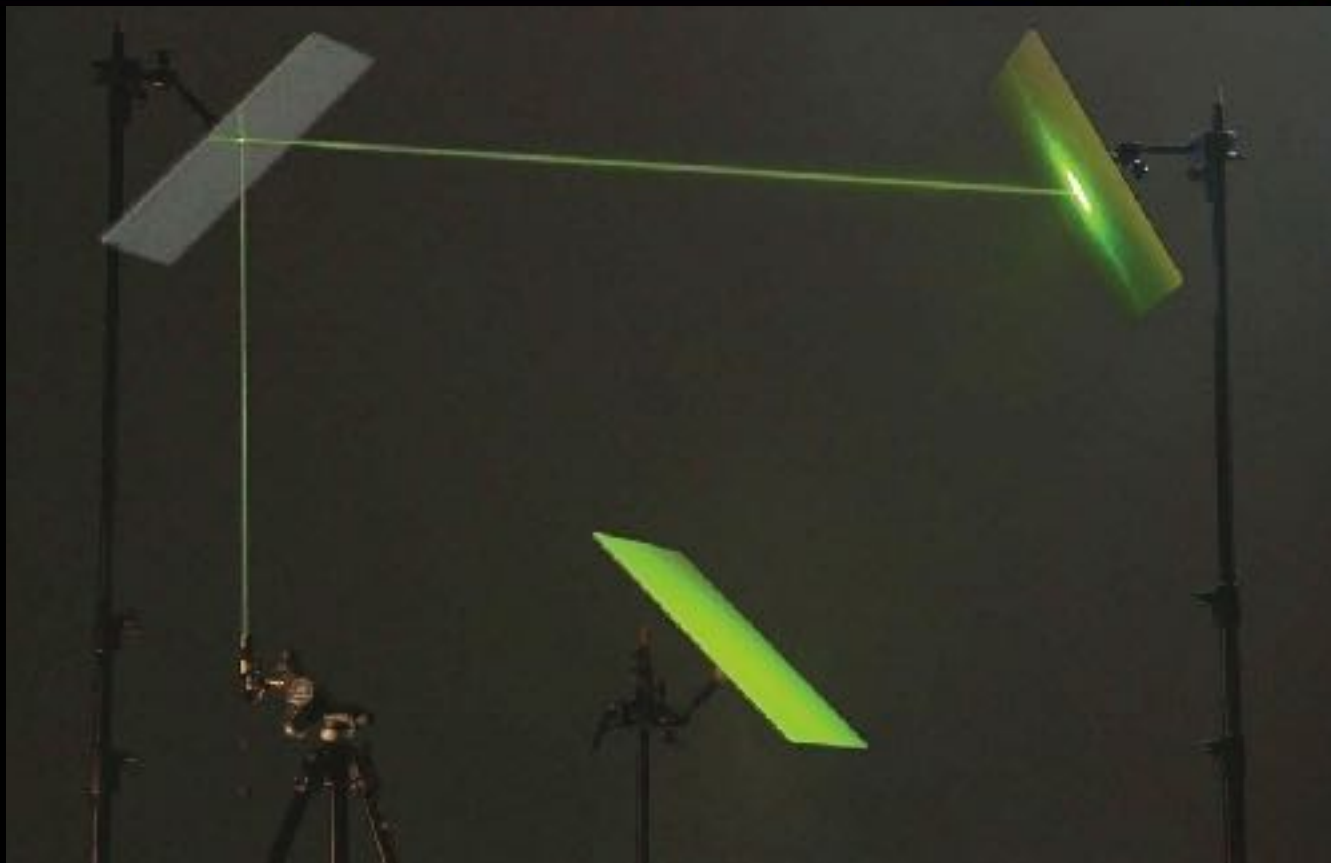

Lightstream
Parallel Light Beam and
Reflected Light

Lightstream

 **dedolight**[®]
PRECISION LIGHTING INSTRUMENTS

Lightstream – Optical Parallel Beam Attachment

 **dedolight**[®]
PRECISION LIGHTING INSTRUMENTS

Lightstream – Optical Parallel Beam Attachment

PRECISION LIGHTING INSTRUMENTS

DLH4	Spot position	with DPBA-714 (flood)
Lux @ 2 m	8.700	36.000

**413%
more light!!!**

Lightstream – Optical Parallel Beam Attachment

 **dedolight**[®]
PRECISION LIGHTING INSTRUMENTS

Lightstream – Optical Parallel Beam Attachment

 **dedolight**[®]
PRECISION LIGHTING INSTRUMENTS

Lightstream – Parallel Beam Projector

The PB70 is a special, professional lighting fixture, providing a powerful parallel beam.

PB70 Adam Chambers

Lightstream – Reflectors

Lightstream

Lightstream Light and shadow

Lightstream

Lightstream

Lightstream

Lightstream slide show