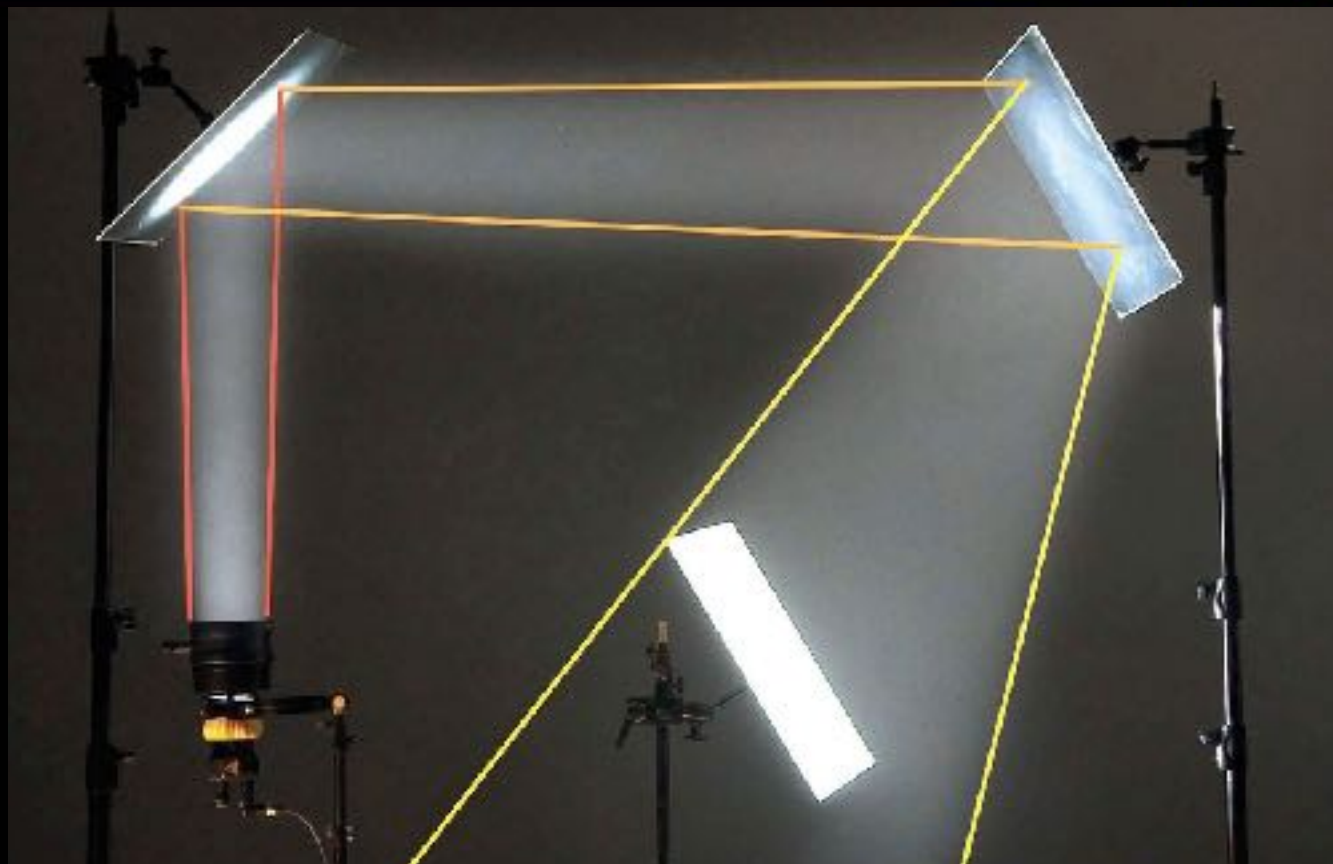

Lightstream
Parallel Light Beam and
Reflected Light

Lightstream

 **dedolight**[®]
PRECISION LIGHTING INSTRUMENTS

Lightstream – Optical Parallel Beam Attachment

 **dedolight**[®]
PRECISION LIGHTING INSTRUMENTS

Lightstream – Optical Parallel Beam Attachment

PRECISION LIGHTING INSTRUMENTS

DLH4	Spot position	with DPBA-714 (flood)
Lux @ 2 m	8.700	36.000

**413%
more light!!!**

Lightstream – Optical Parallel Beam Attachment

 **dedolight**[®]
PRECISION LIGHTING INSTRUMENTS

Lightstream – Optical Parallel Beam Attachment

 **dedolight**[®]
PRECISION LIGHTING INSTRUMENTS

Lightstream – Parallel Beam Projector

The PB70 is a special, professional lighting fixture, providing a powerful parallel beam.

PB70 Adam Chambers

Lightstream – Reflectors

Lightstream

Lightstream Light and shadow

Lightstream

Lightstream

Lightstream

Lightstream slide show