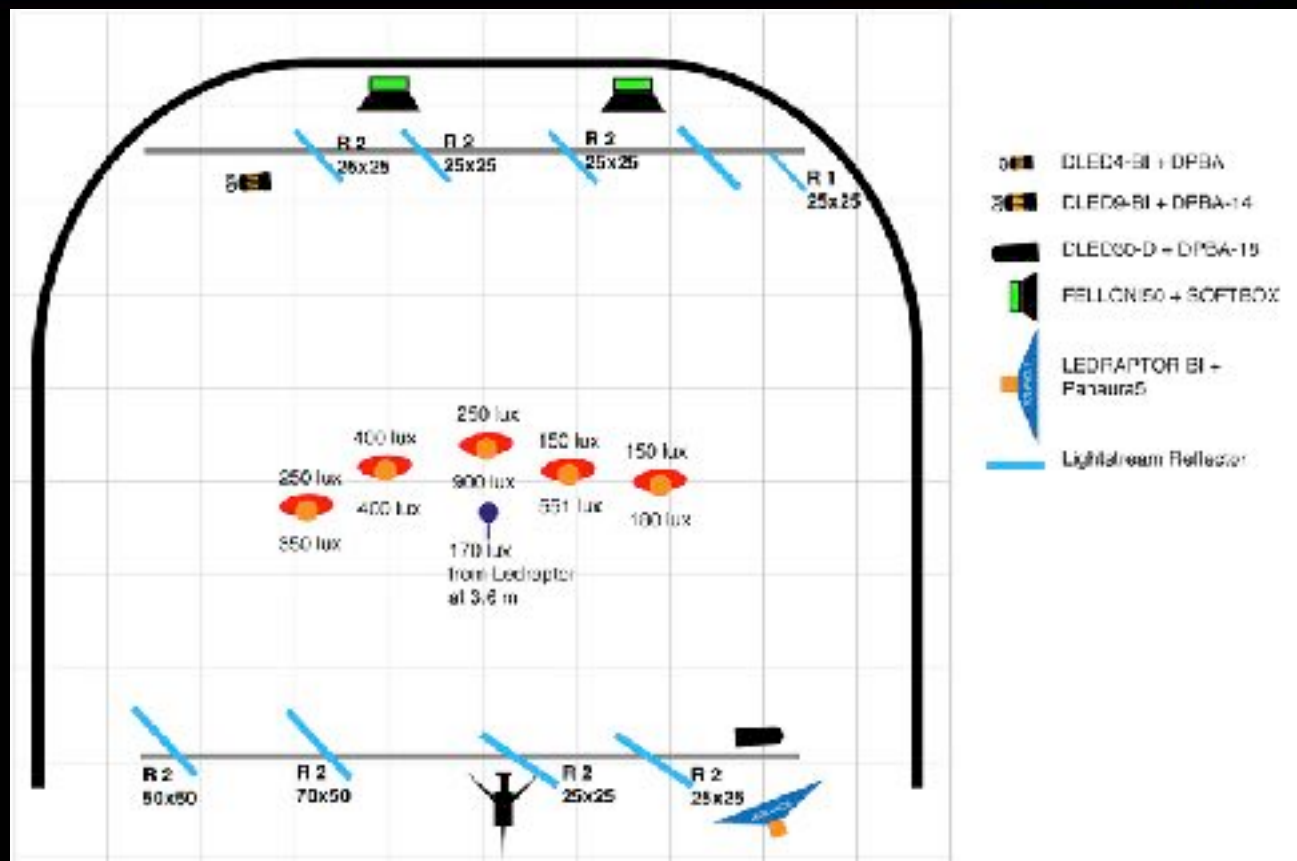

Lightstream